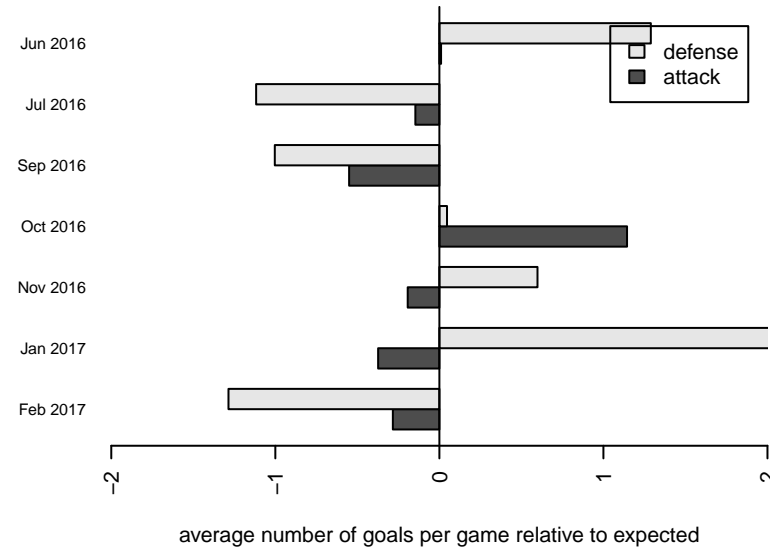

Performance relative to 13 month average