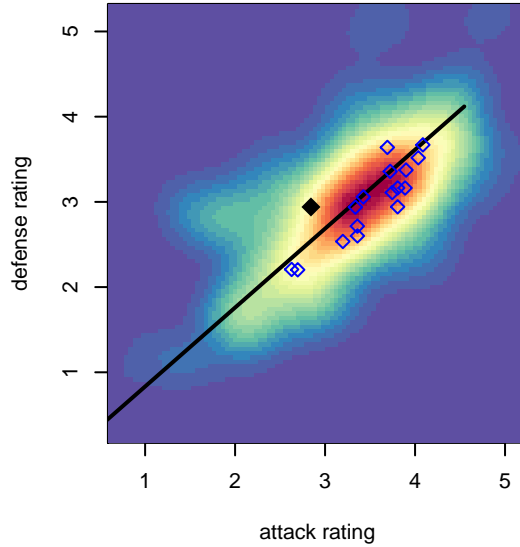

ISC Gunners A B98

Issaquah SC
 Issaquah, WA
 B98 total strength=1634
 attack=17.17 defense=18.92
 fall league = PSPL WSPL 1 U19

alt names used:
 ISC Gunners B98-99B
 ISC GUNNERS FC ISC GUNNERS B98-99 A
 ISC Gunners B98/99A
 ISC Gunners B98/99A
 ISC GUNNERS FC ISC GUNNERS B98-99 A

**attack and defense variance (black dot)
relative to other teams
and top 10 in region**

**attack and defense rating
relative to others at age
and all opponents in last 13 months**

Performance relative to 13 month average