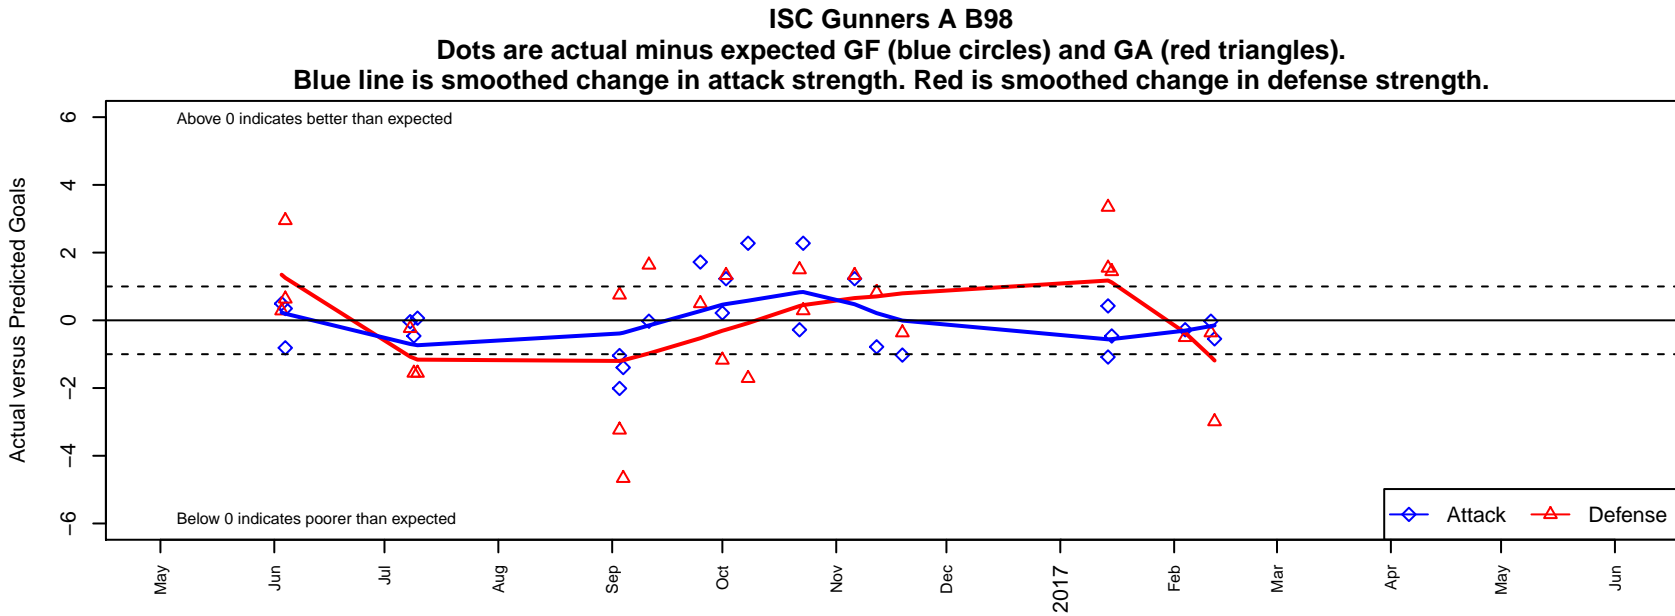

ISC Gunners A B98

Issaquah SC
 Issaquah, WA
 B98 total strength=1634
 attack=17.17 defense=18.92
 fall league = PSPL WSPL 1 U19

alt names used:
 ISC Gunners B98-99B
 ISC GUNNERS FC ISC GUNNERS B98-99 A
 ISC Gunners B98/99A
 ISC Gunners B98/99A
 ISC GUNNERS FC ISC GUNNERS B98-99 A

**attack and defense variance (black dot)
relative to other teams
and top 10 in region**

**attack and defense rating
relative to others at age
and all opponents in last 13 months**

Performance relative to 13 month average