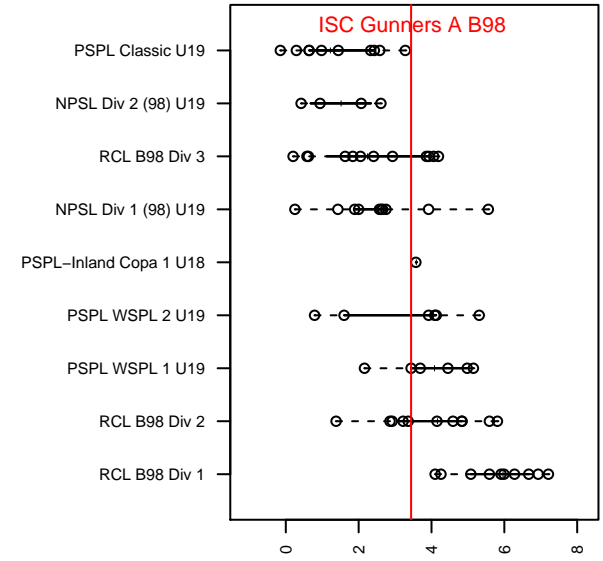

ISC Gunners A B98

Issaquah SC
 Issaquah, WA
 B98 total strength=1634
 attack=17.17 defense=18.92
 fall league = PSPL WSPL 1 U19

alt names used:
 ISC Gunners B98-99B
 ISC GUNNERS FC ISC GUNNERS B98-99 A
 ISC Gunners B98/99A
 ISC Gunners B98/99A
 ISC GUNNERS FC ISC GUNNERS B98-99 A

Venues played:
 2016 Showcase of Champions U18 Platinum U
 2016 Nike Crossfire Challenge Super Group U
 2016 Labor Day Cup BU19
 2016 PSPL WSPL 1 U19
 2016 PacNW Winter Classic Premier U19
 2016 WA Cup HS Gold U19

**attack and defense variance (black dot)
relative to other teams
and top 10 in region**

**attack and defense rating
relative to others at age
and all opponents in last 13 months**

Performance relative to 13 month average